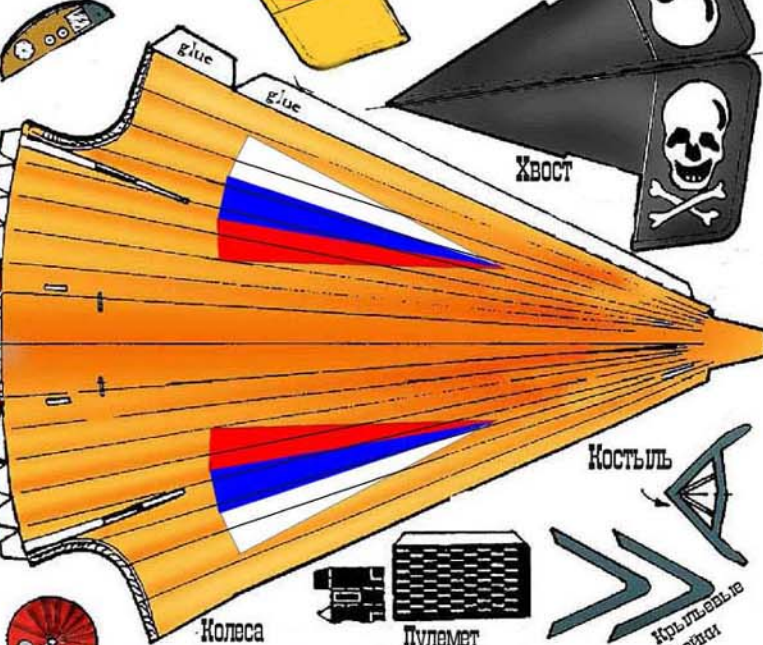

Морант

Приборная панель

THIS FIDDLERS GREEN MODEL WAS PIRATED BY THE RUSSIANS. THEY'VE ADDED SKIS AND NEW MARKINGS AND WE'VE RE-PIRATED IT... 4/04

Пропеллер и кок винта

Согнуть и приклеить

Костыль

Мотор

Колеса

Крыло